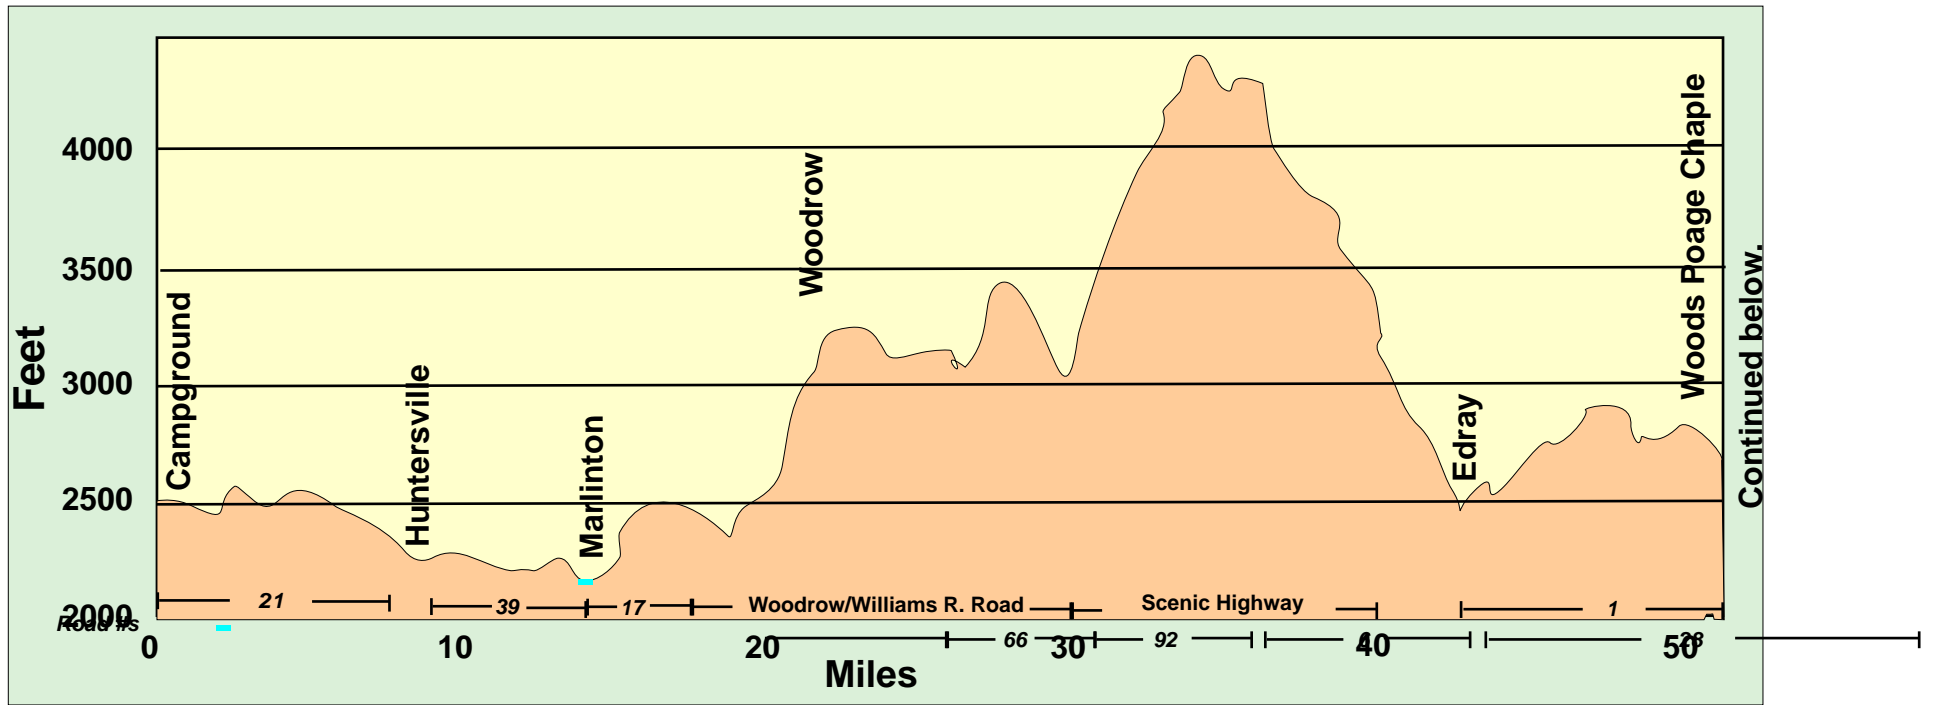

Camping Weekend 39 Miler
 About 2,500 feet of climbing.

Lincoln Cty. Bear Fork Loop is
 2,300 feet of climbing.

— Greenbrier River

Camping Weekend Century Profile - 6,500 to 7,000 Feet of climbing. — Greenbrier River