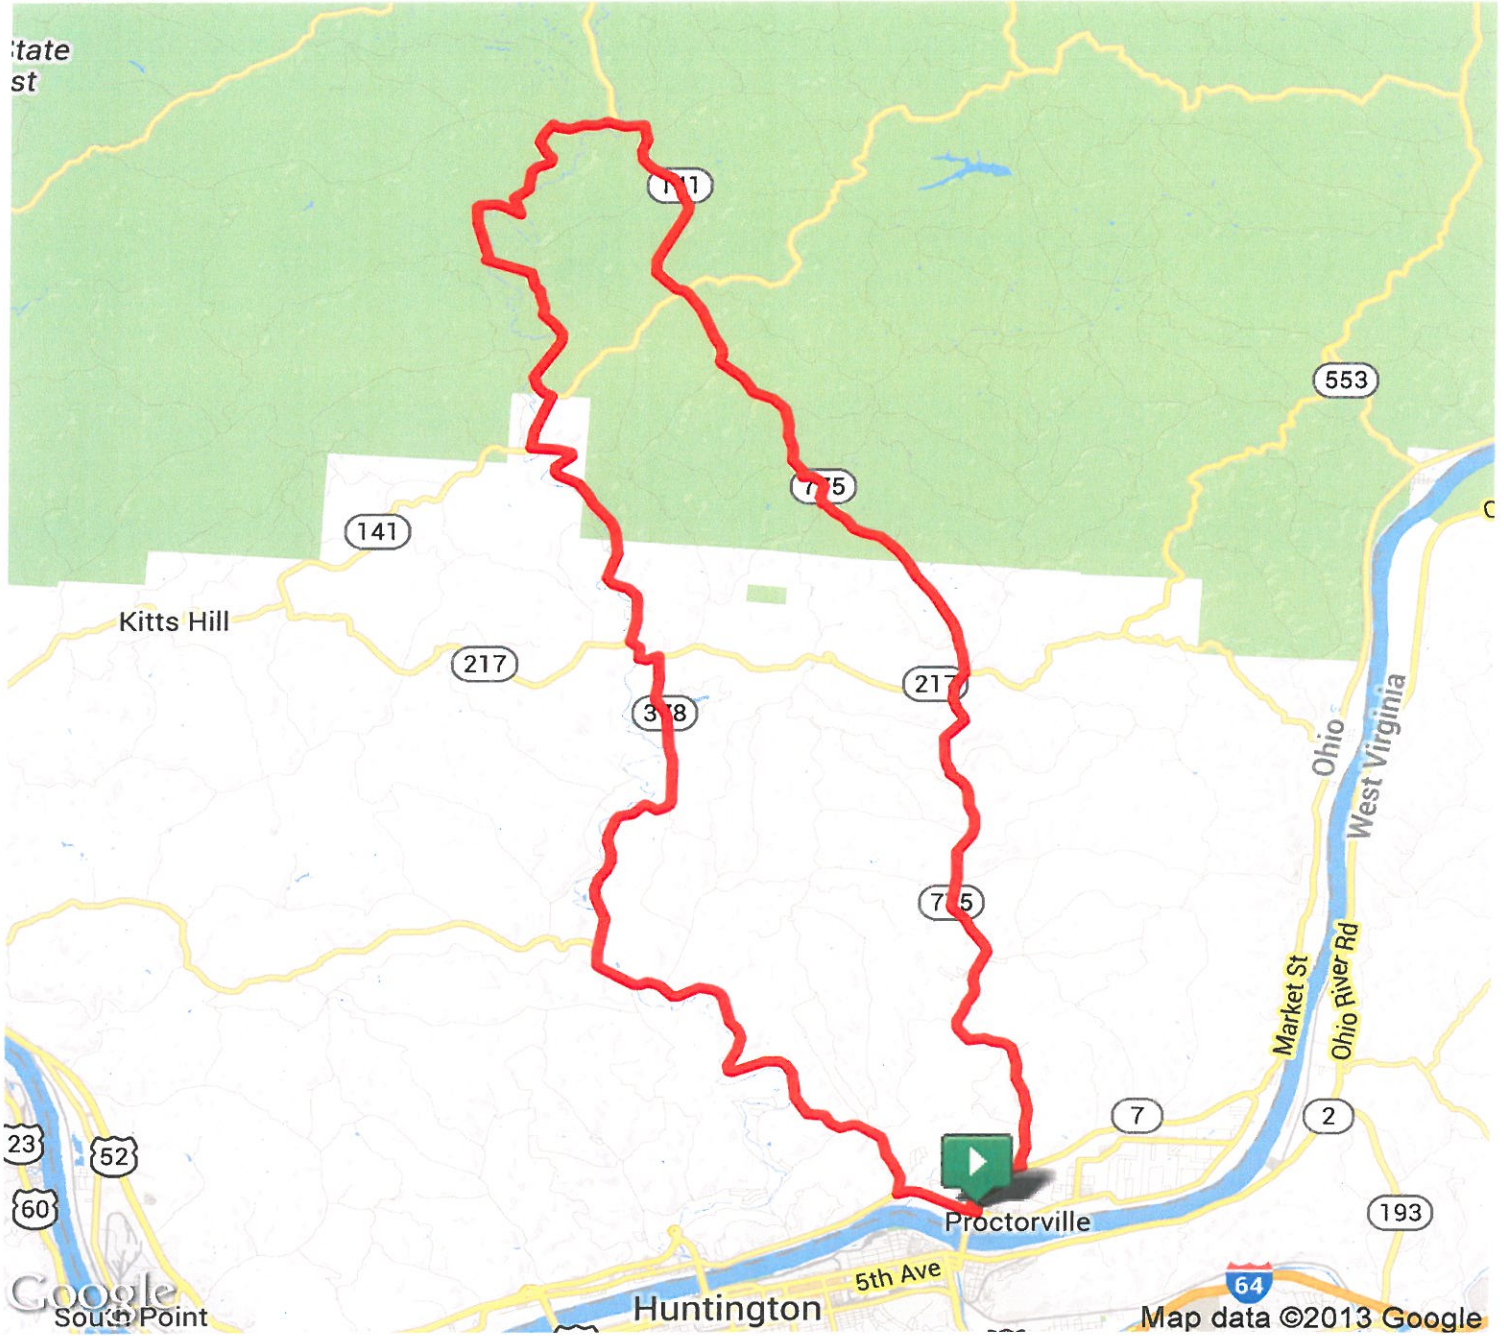

Sonia's 48 mile loop
Distance: 44.58 mi

4

mapmyride

	Head north toward WV-106 S	1.17 mi (+8.28 mi)
	Head north on OH-775 N toward Pvt Drive 1033 Destination will be on the left	9.45 mi (+7.14 mi)
	Head north on OH-775 N/Township Rd 212S toward Perkins Branch Rd/Township Rd 212 S	16.59 mi (+3.32 mi)
	Head southwest on OH-775 S/Township Rd 212S toward OH-141 E	19.91 mi (+1.28 mi)
	Head west on Co Rd 16/Aarons Creek Rd	21.2 mi (+2.66 mi)
	Head southeast on Co Rd 5/Elkins Creek Rd toward Co Rd 5/Elkins Creek Rd Destination will be on the left	23.86 mi (+0.51 mi)
	Head southwest on Co Rd 5/Elkins Creek Rd toward Co Rd 8/Symmes Creek Rd	24.37 mi (+2.17 mi)
	Head east on Co Rd 8/Symmes Creek Rd toward Township Rd 110/Zalmon Ln Destination will be on the right	26.54 mi (+0.87 mi)
	Head east on Co Rd 8/Symmes Creek Rd toward OH-141 W	27.41 mi (+1.03 mi)
	Head east on Township Rd 1002/James St toward OH-141 E	28.44 mi (+4.53 mi)
	Head east on OH-378 S	32.98 mi (+4.32 mi)
	Head south on OH-378 S toward Township Rd 165/McKinney Creek-Symmes Church Rd	37.3 mi (+6.41 mi)
	Head southeast on OH-243 E toward Smith Dr/Township Rd 84 S	43.71 mi (+1.09 mi)
	Head east on OH-7 N toward 5443	44.8 mi (+-0.22 mi)
	Destination	44.58 mi (+0 mi)