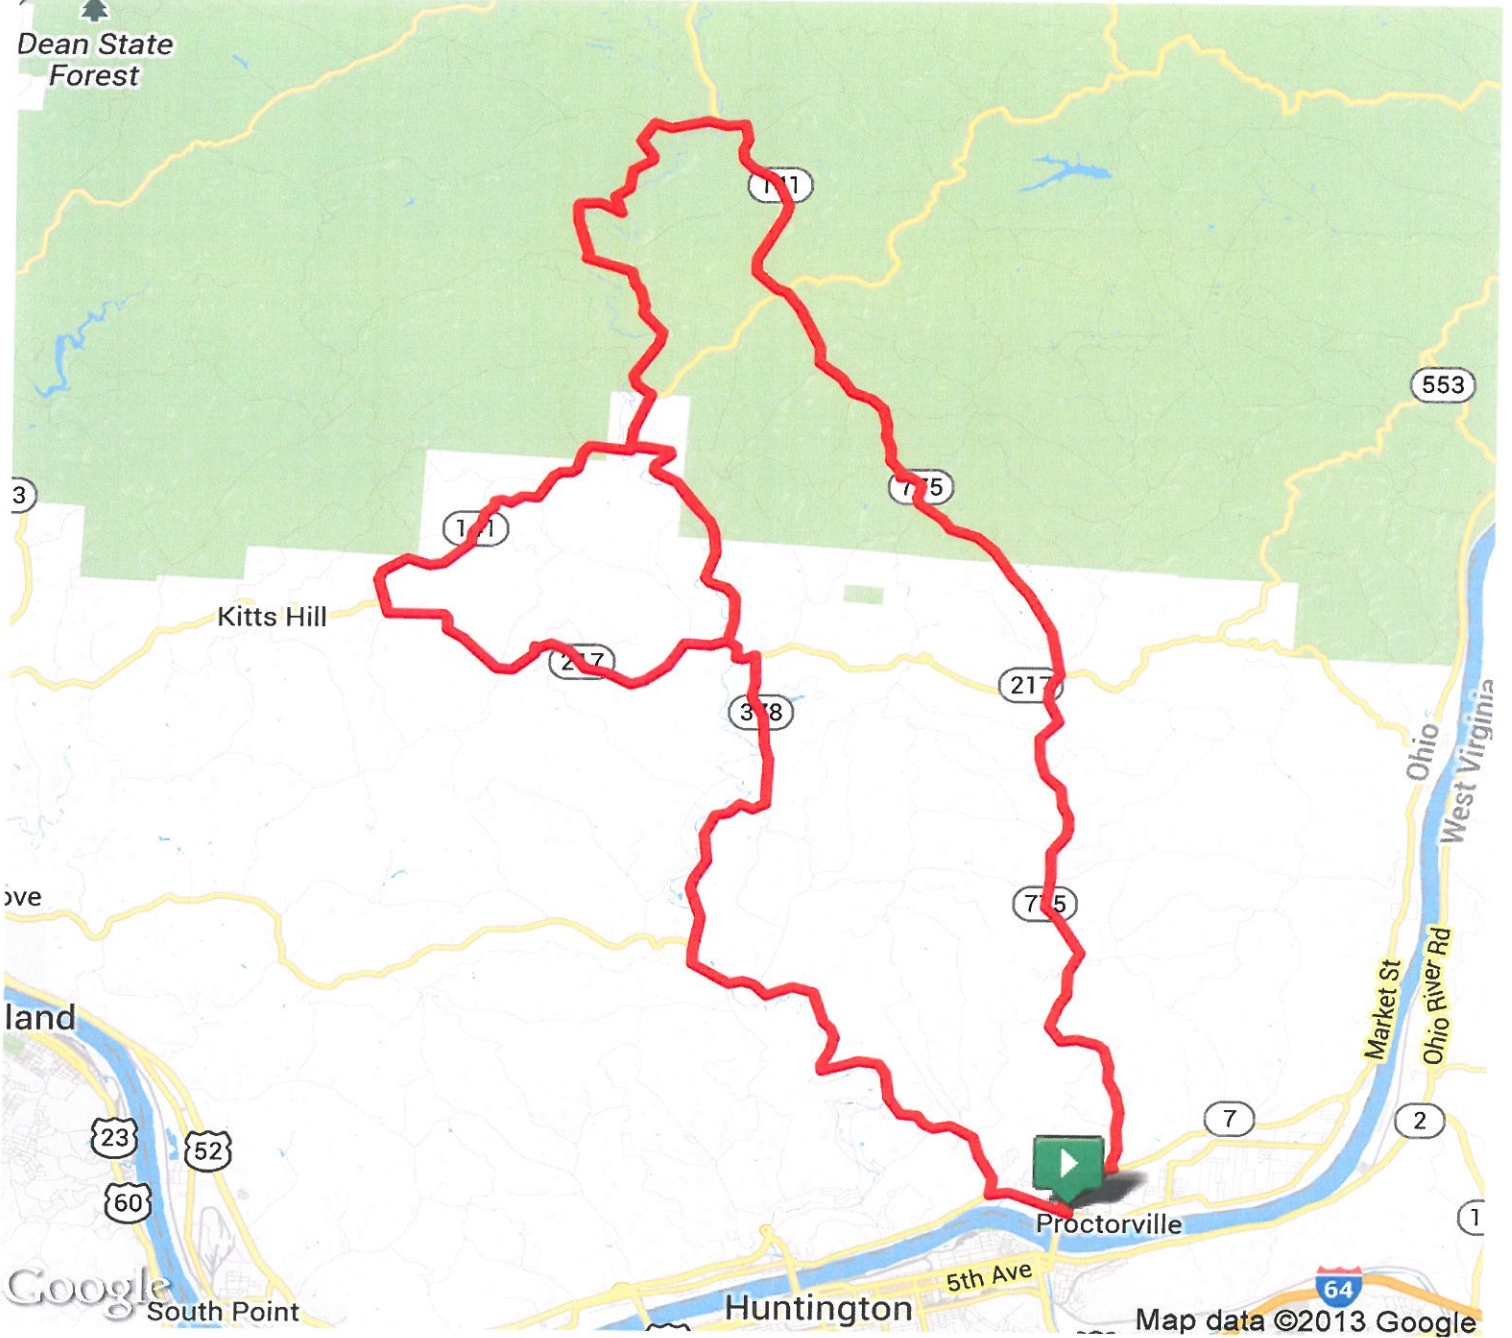

Sonia's 60 mile loop  
Distance: 58.94 mi

Add Notes Here

mapmyride

Dean State Forest

	Head north toward WV-106 S	1.11 mi (+3.82 mi)
	Head north on OH-775 N toward Pvt Drive 1033 Destination will be on the right	4.93 mi (+4.83 mi)
	Head northwest on OH-775 N toward Pvt Drive 5019 Destination will be on the left	9.76 mi (+7.33 mi)
	Head northwest on OH-775 N/Township Rd 212S toward Perkins Branch Rd/Township Rd 212 S	17.09 mi (+2.82 mi)
	Head north on OH-141 E toward Township Rd 536/Town Hwy 536 Destination will be on the right	19.91 mi (+0.96 mi)
	Head south on OH-141 W toward Co Rd 16/Aarons Creek Rd	20.86 mi (+3.01 mi)
	Head southwest on Co Rd 5/Elkins Creek Rd toward Co Rd 5/Elkins Creek Rd	23.87 mi (+2.73 mi)
	Head east on Co Rd 8/Symmes Creek Rd toward Township Rd 110/Zalmon Ln Destination will be on the right	26.6 mi (+0.81 mi)
	Head southeast on Co Rd 8/Symmes Creek Rd toward OH-141 W	27.4 mi (+3.95 mi)
	Head south on OH-141 W toward Township Rd 1002/James St	31.35 mi (+1.29 mi)
	Head west on OH-217 W toward Township Rd 101/Yellow Creek Rd Destination will be on the right	32.64 mi (+2.22 mi)
	Head southwest on OH-217 W toward Township Rd 247/Bald Knob-Linnville Rd	34.86 mi (+2.23 mi)
	Head west on OH-217 W toward Co Rd 6/Deering-Bald Knob Rd Destination will be on the left	37.09 mi (+1.09 mi)
	Head northwest on OH-217 W toward OH-141 E	38.18 mi (+5.71 mi)
	Head southeast on OH-141 E toward Township Rd 112/Bald Knob-Dog Fork Rd	43.89 mi (+1.99 mi)
	Head southeast on OH-378 S toward Township Rd 168/Symmes Creek-Yellow Creek Rd	45.88 mi (+0.56 mi)
	Head southeast on OH-217 E/OH-378 S	46.44 mi (+4.65 mi)
	Head south on OH-378 S Destination will be on the right	51.09 mi (+7.03 mi)
	Head south on OH-378 S toward Collins Career Center Dr	58.12 mi (+1.1 mi)
	Head south on OH-243 E toward OH-7 N	59.22 mi (+-0.28 mi)

Destination

58.94 mi (+0 mi)

---

MapMyRide • <http://mapmyride.com/routes/view/235308769>